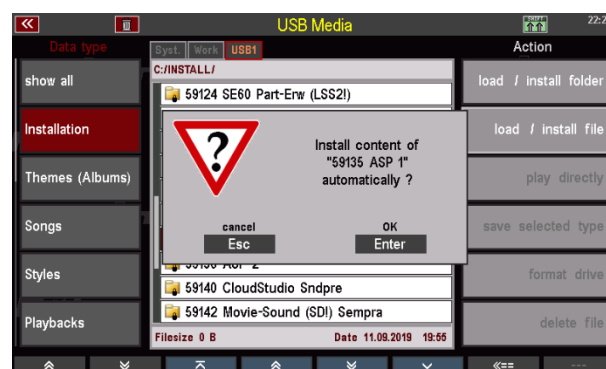

- The display asks if you really want to install the data. Confirm with **[Enter]**.
- The data will now be loaded. You can then exit the USB menu again (press **[ESC]** or **[USB]**).