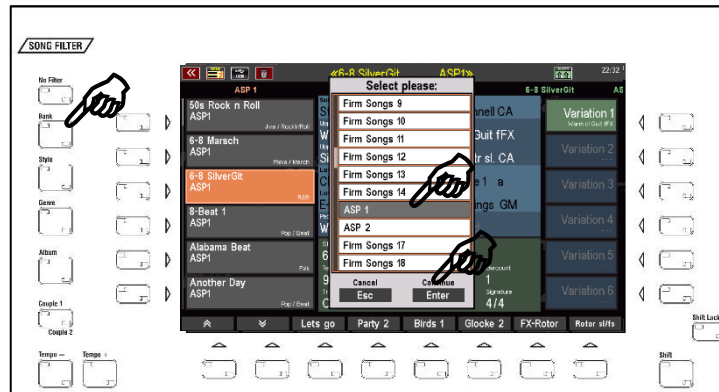

Attention: Please note that factory data, including ASP 1, are always installed for specific accounts. If you use additional user accounts on your SEMPRA and the ASP 1 data is also to be used in these accounts, you may have to perform the installation again for these additional accounts!

Where can I find the ASP 1 data?

The **ASP 1 SONGS** with the example presets can be found in the **Firm SONG bank 15 "ASP"** (internal bank no. 115). Call up this bank e.g. via the **SONG filter** button **[Bank]** (press twice if not already selected) and then scroll to the corresponding bank position.

Confirm with **[Enter]**. The SONG list on the left of the display now shows the ASP 1 SONGS.