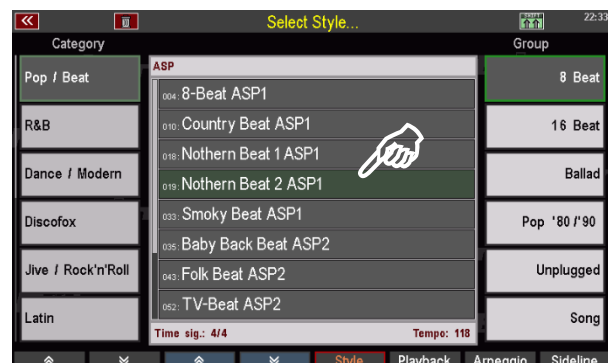

SONGS of ASP packages can be identified by the abbreviation **ASP1** or **ASP2...** in the SONG name.

The **ASP1-STYLES** occupy the Firm-Stylebank 11 (ASP). They are assigned to the corresponding categories and sub-groups in the style selection. You can recognize ASP styles in the style selection by the abbreviation **ASP1** or **ASP2** in the style name.