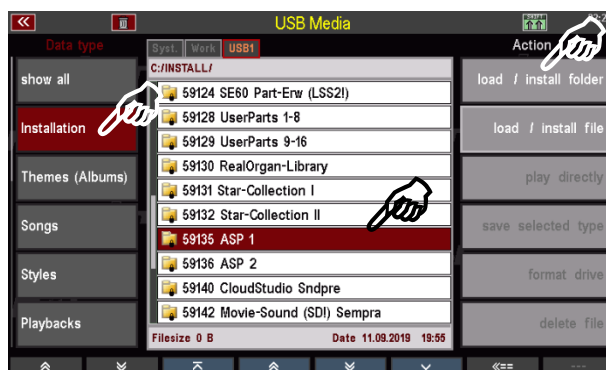

Installation

In addition to the styles and SONG presets, the ASP 1 also includes a sound bank with 36 new sounds and the corresponding sound preset bank for your SEMPRA. All ASP 1 data is installed into the instrument from the USB stick belonging to your SEMPRA with the factory data:

- Insert the USB stick into one of the USB sockets on your SEMPRA.
- Press the USB button to open the USB menu in the display.
- Tap on the **Installation** data type on the left (the field is displayed in red).
- Use the data wheel or the **up/down cursor keys** to move the cursor to the **"59135 ASP 1"** folder (do not open the folder!).
- Tap on the **"Load/install folder"** field on the right.