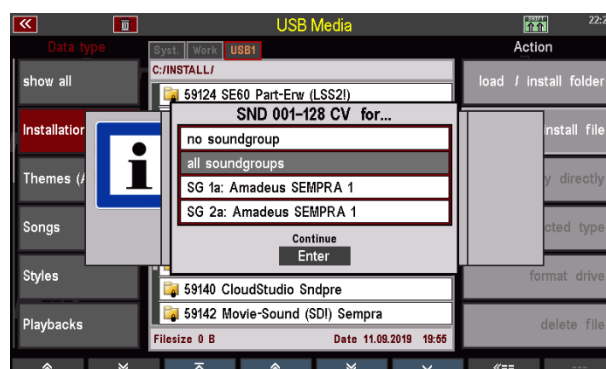

- Now the ASP-1 styles are loaded first (see display).
- Then the sound data for the AMADEUS sound system(s) are loaded. If your organ is equipped with several AMADEUS sound systems, the display will ask you in which sound system the sound data should be installed. Select **"All sound systems"** and confirm with **[Enter]**.