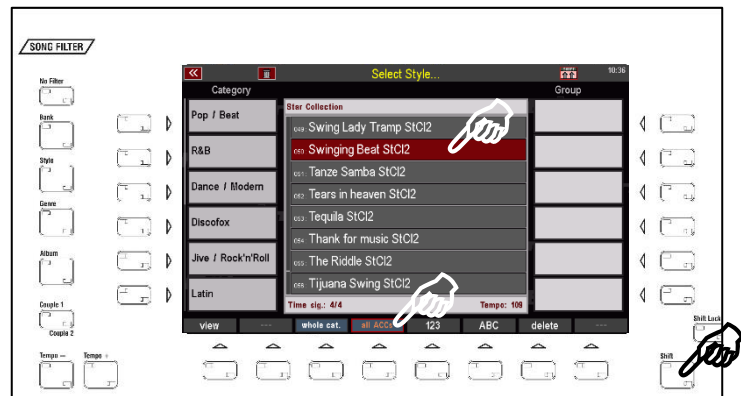

Where can I find the styles?

The **Star Collection-STYLES** occupy the Firm Style Bank 14 (Star Collection). They are assigned to the corresponding categories and subgroups in the style selection.

You can recognize styles of the Star Collection 1 and 2 packages by the abbreviation "**StC1**" or "**StC2**" after the style name.

Surely you would like to try out all styles of the **Star Collection 2** first? No problem:

Select one of the **StC2** styles and then set the Style list in the display to "**All ACCs**".

To do this, press and hold the **[Shift]** button at the bottom right of the display to switch the **F buttons** below the display to the second function level.