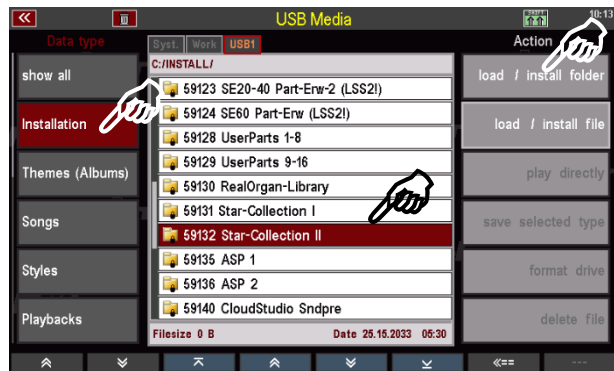

You can now continue with the actual installation on the SEMPRA:

- Insert the USB stick with the installation data into one of the USB sockets of your SEMPRA.
- Press the USB button to open the USB menu in the display.
- Tap the **Installation** data type on the left (the field is shown in red).
- Move the cursor to the "59132 Star Collection II" folder (but do not open the folder!) using the **data-wheel** or the **cursor keys Up/Down**.
- Tap on the right on the "Load/Install Folder" field.